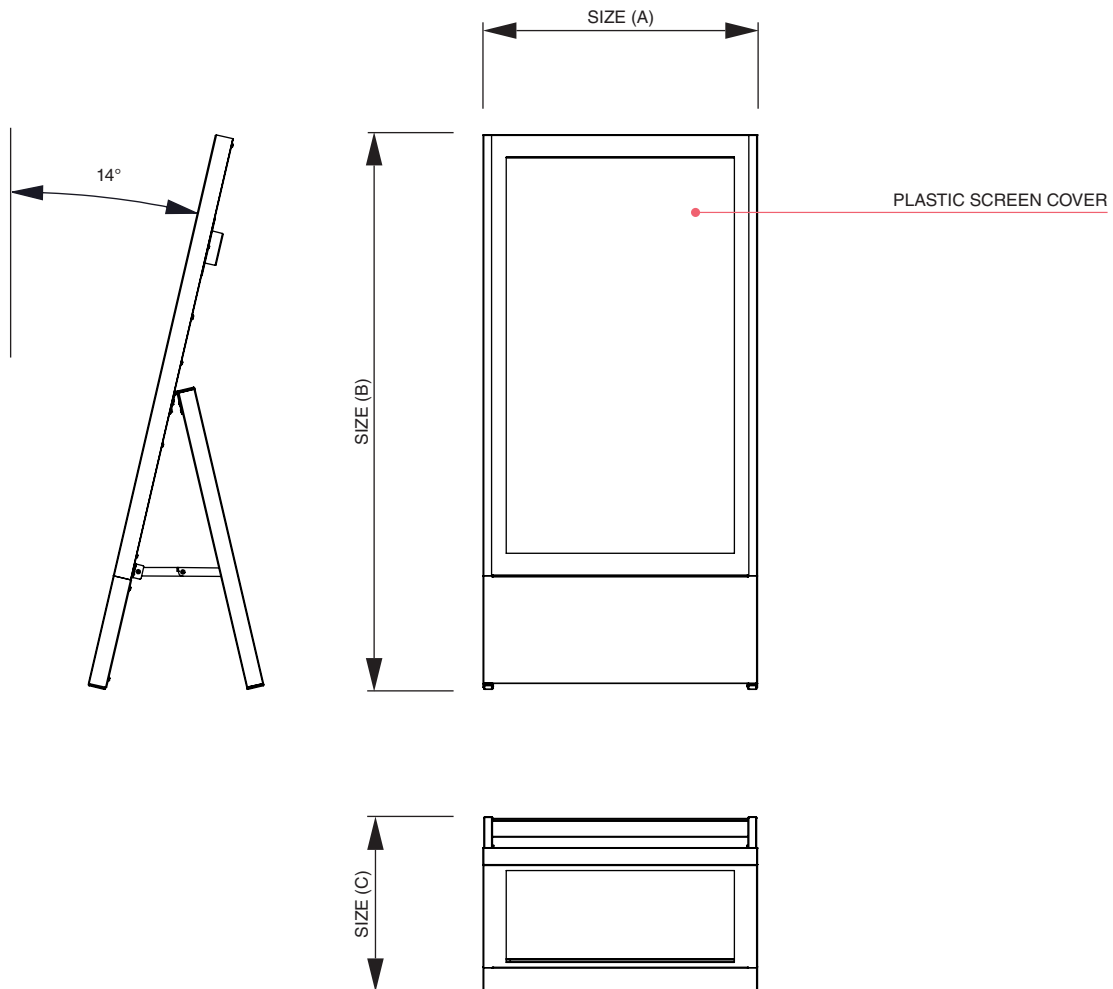

PRODUCT SHEET

Digital A-Board Economy